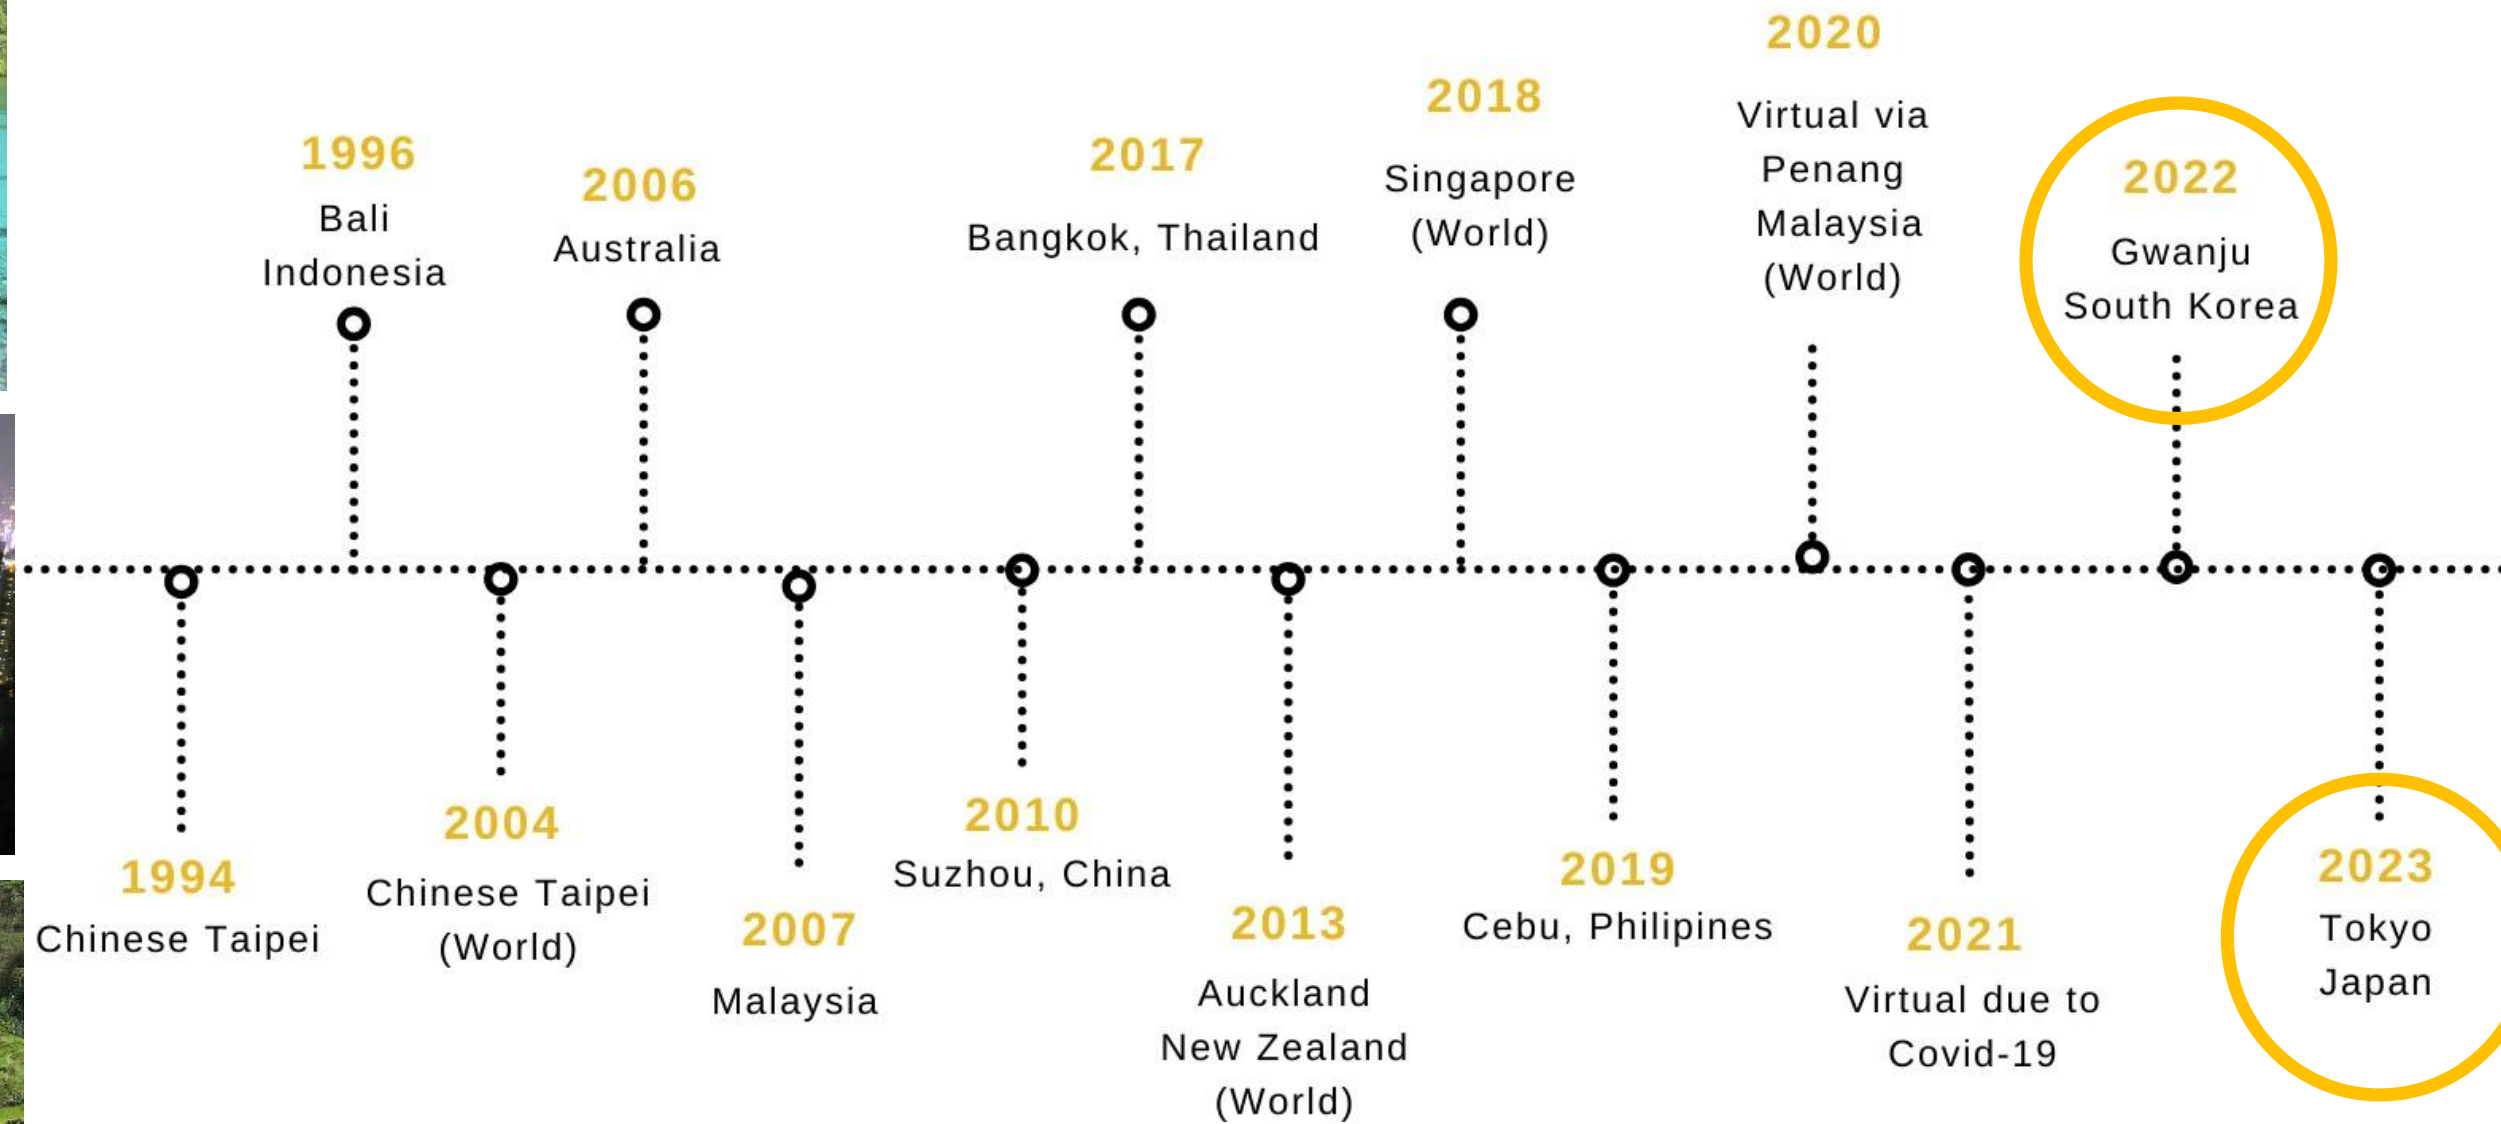

IFLA APR: 2023 Report

President Monica Kuo

IFLA ASIA-PACIFIC
INTERNATIONAL FEDERATION
OF LANDSCAPE ARCHITECTS

Looking Past....

Recent APR Congress in the Past Decades

OPEN CALL

IFLA 75

Artistic Landscape
Competition 2023

<https://www.iflaworld.com/75th-anniversary-artistic-landscape-competition>

IFLA 75th Anniversary Green Book

A coffee table book that covers the history
and timeline of IFLA

- Building on the 50th anniversary green book
- Richer in content, pictures and graphic

Established in 1987, IFLA APR today has
700
active community members
and over **15,000** contacts receiving
news and updates about the federation.

IFLA
ASIA-PACIFIC
TODAY

With over **150 corporate members**
and 14 country members, IFLA APR is
one of the largest non-profit
organizations in the realm of landscape
architecture.